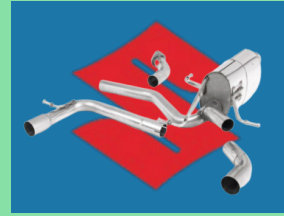

### Wind deflectors

# Performance Pack

**£1,499** Including VAT

Kit out your Swift Sport to boost its power and performance with a Milltek Axle Back Exhaust, a Breeze performance remap and a Piper Cross panel filter.

## Pack Contents

Milltek Axle Back Exhaust with polished tips

Breeze Performance remap

Piper Cross panel filter